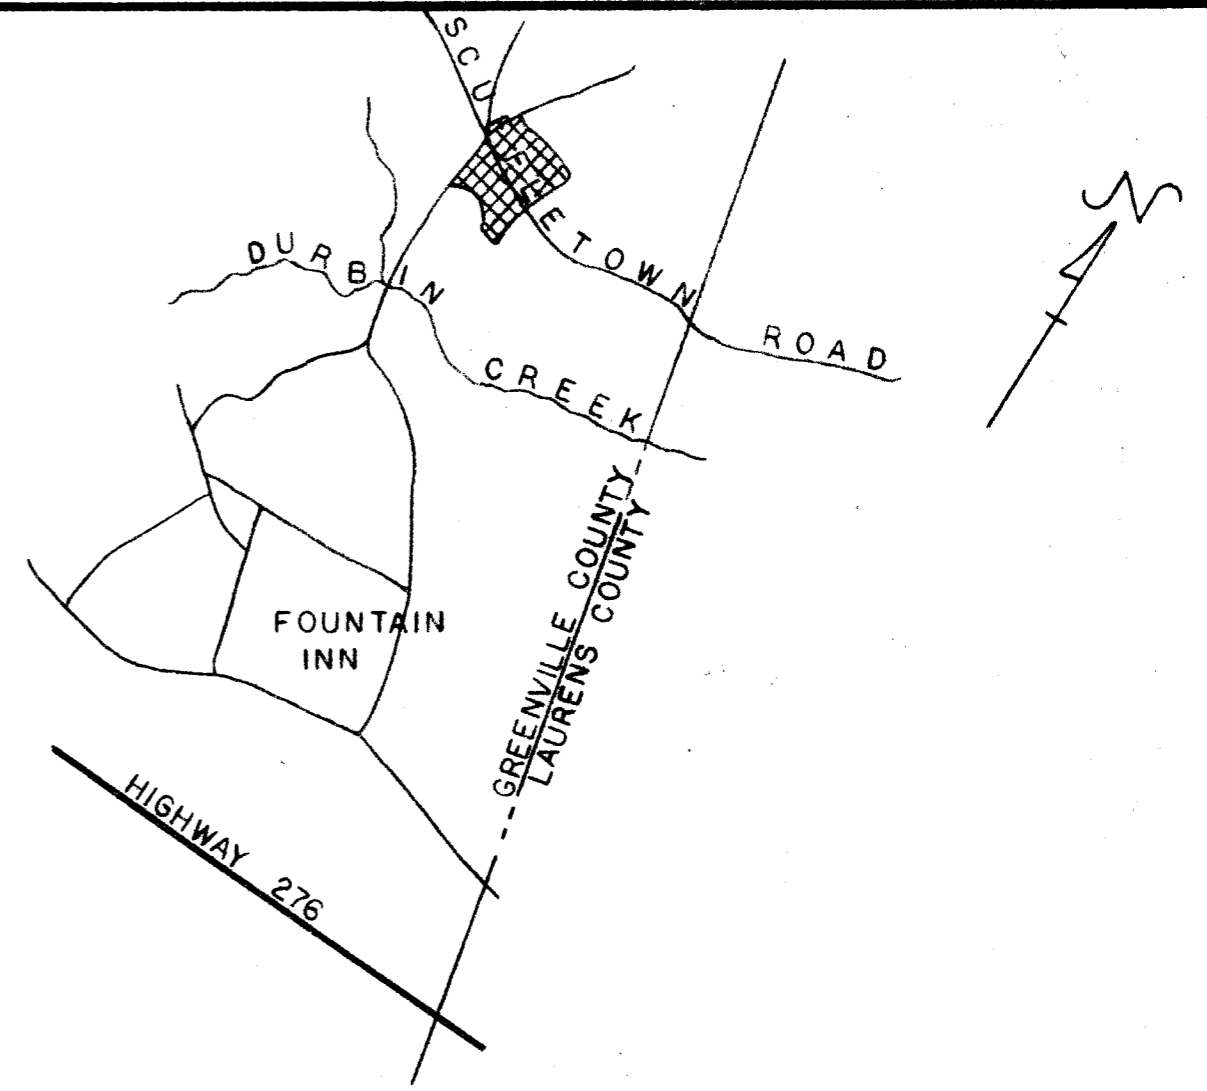

PLAT FOR  
GUARDIAN FIDELITY CORPORATION

OF  
ROCK HILL, S.C.

GREENVILLE COUNTY

AUGUST 27, 1971

201 TOTAL ACRES

SCALE: 1" = 200'

LOCATION MAP

SEP 8 1971