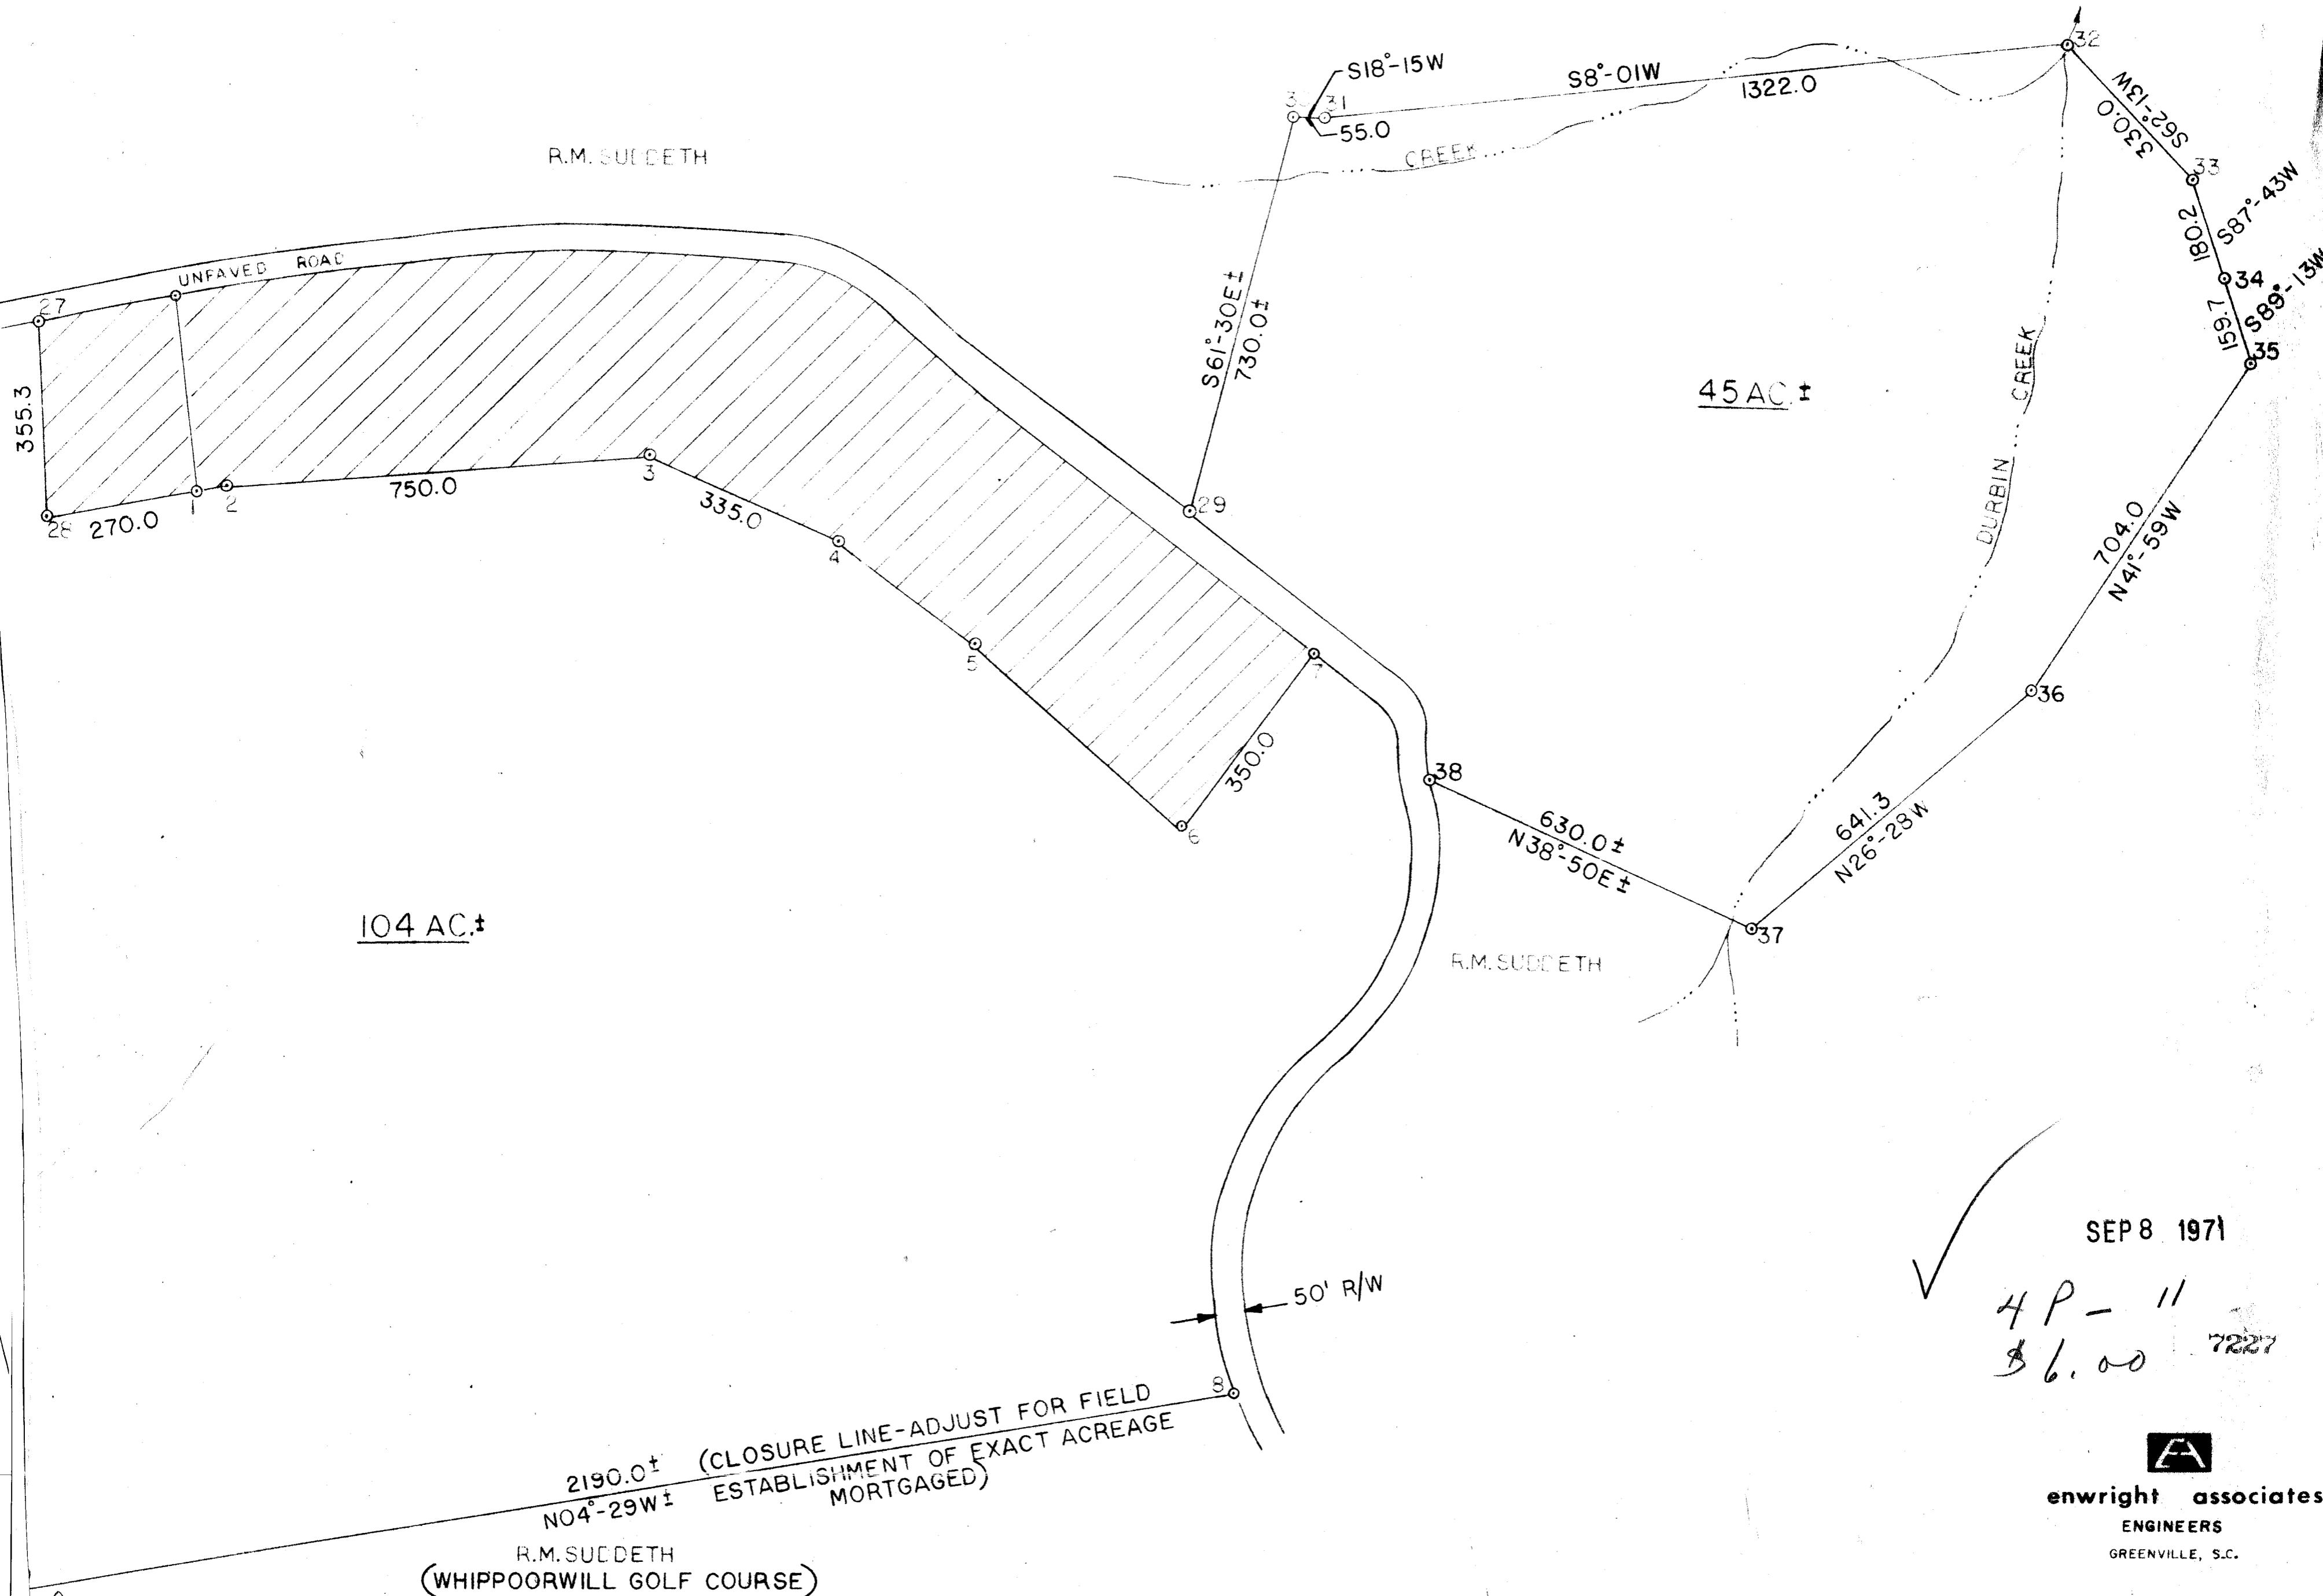

PLAT FOR  
GUARDIAN FIDELITY CORPORATION

OF  
ROCK HILL, S.C.

GREENVILLE COUNTY

AUGUST 27, 1971

201 TOTAL ACRES

SCALE: 1" = 200'

LOCATION MAP

SEP 8 1971

HP-11  
\$6.00 7227

  
**enwright associates**  
ENGINEERS  
GREENVILLE, S.C.

R.M. SUDDETH  
(WHIPPOORWILL GOLF COURSE)